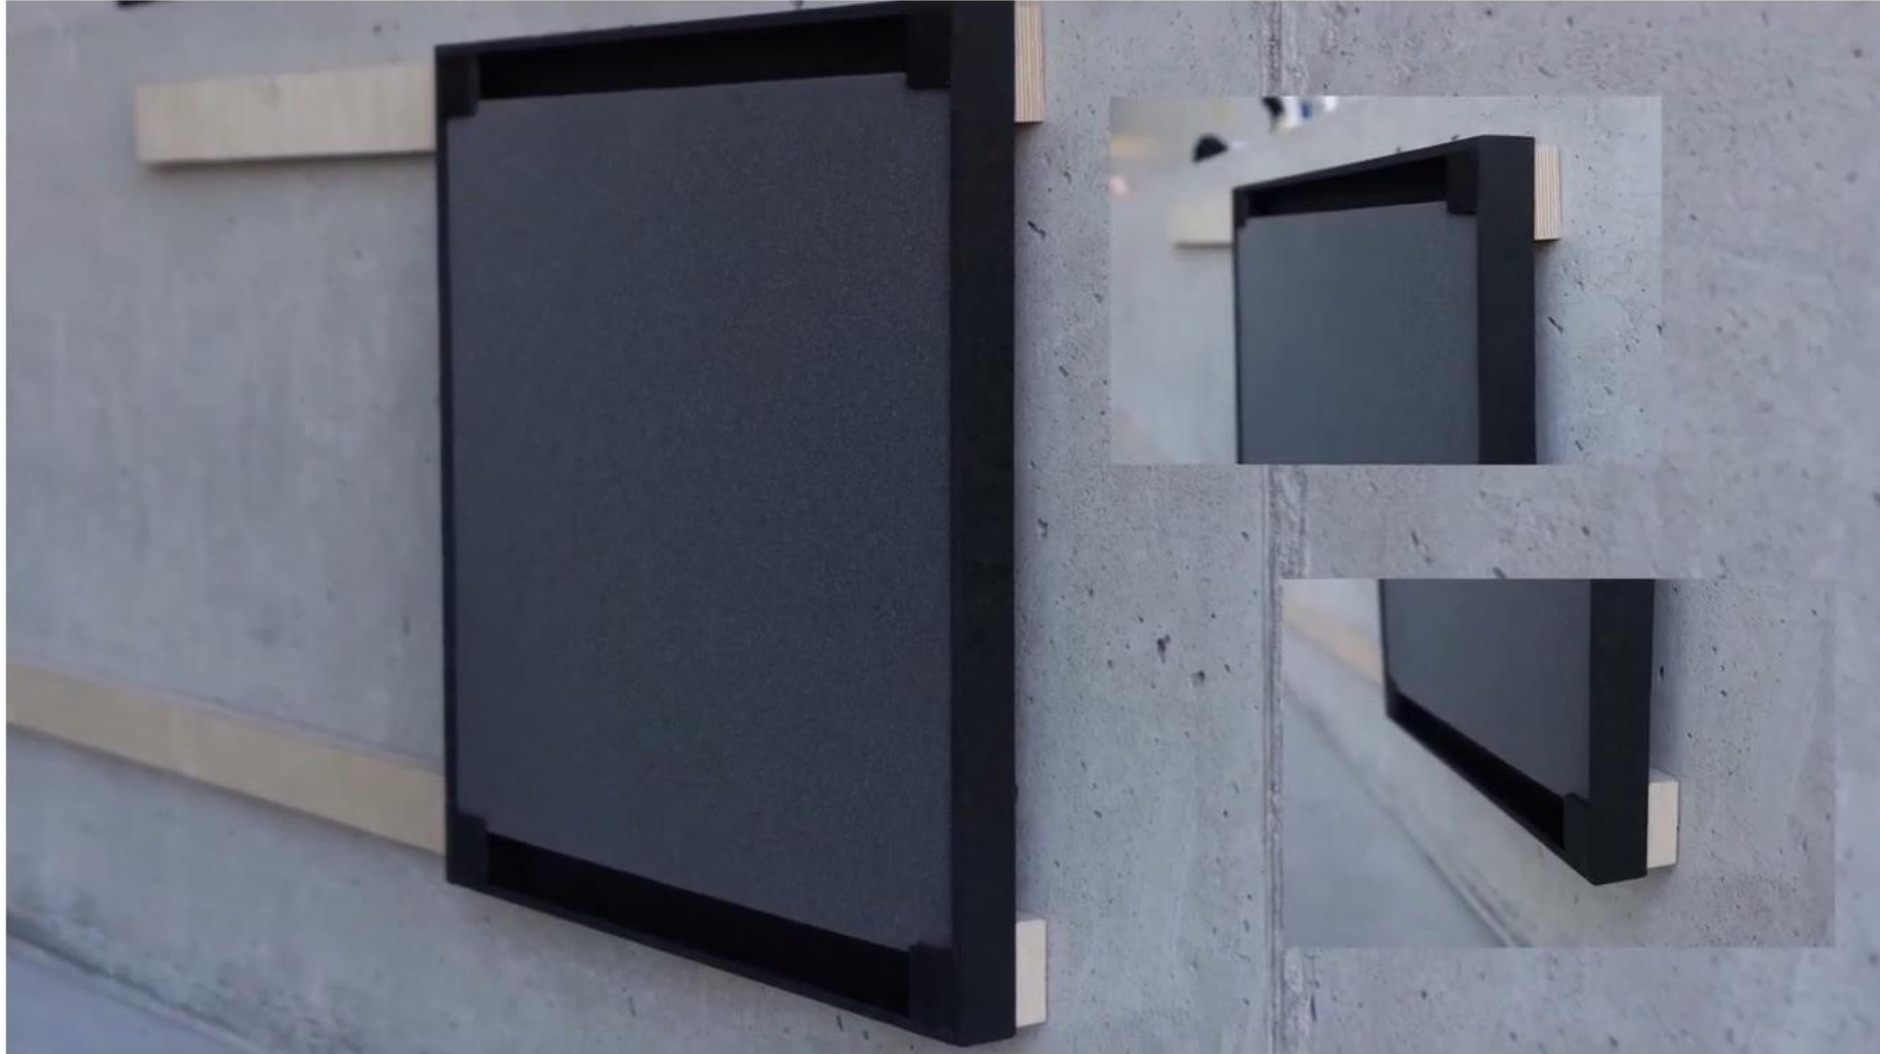

artnovion

CINEMA SERIES PRODUCTS RRP PRICING

June 2022

WHAT IS THE CINEMA SERIES?

CINEMA SERIES IS A MODULAR SYSTEM MADE WITH 4 OPTIONS OF A CORE WALL PANEL – AN ABSORBER, A DIFFUSER, A BASS TRAP AND A SPEAKER PANEL. THE WOODEN CORES CAN BE FITTED WITH A CHOICE OF 4 DIFFERENT ACOUSTIC COVERS THAT CAN BE FREELY REMOVED, SWAPPED OR REPLACED. **INSTALLATION IS SIMPLE, SAVING VALUABLE TIME ON THE JOB, AND OF COURSE, COSTS.**

Covers include wooden covers in either lacquered or wood veneer finishes or in fabric covers made from premium sustainable materials.

1. CORE RANGE

Bass Trap Core

Absorber Core

Diffuser Core

Speaker Cover Core

Optional mounting method

Spring Clip

Screw through panel

2. COVER RANGE

EXAMPLE OF HELEN

EXAMPLE OF KOMODO

EXAMPLE OF VALLEY

EXAMPLE OF SIENNA